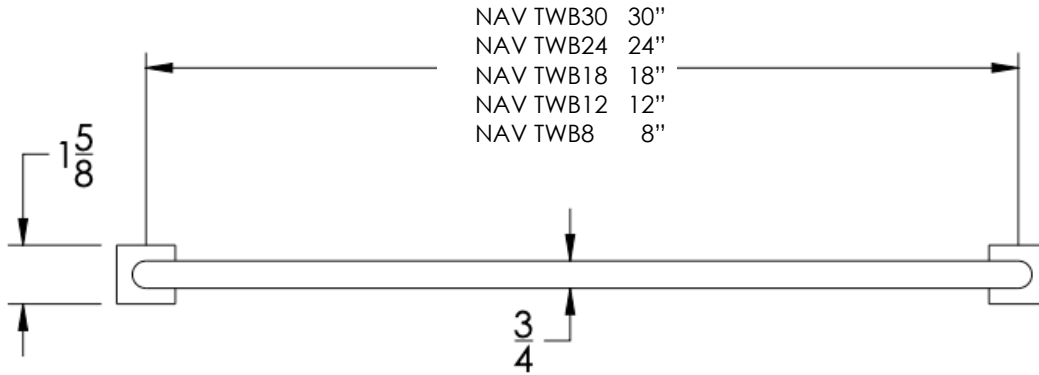

neelnox

LET
THERE
BE **DESIGN.**

FEATURES

- Premium 304 Grade Stainless Steel
- Solid Mount Construction
- Concealed Installation Hardware
- State of the art wall anchors included for installation on Dry wall or Tile

COLLECTION NAVIGATOR

TOWEL BAR

Model	Product	Finishes Available
NAV-TWB8	8" Towel Bar	Multiple finishes available. Over 23 finishes to choose from.
NAV-TWB12	12" Towel Bar	
NAV-TWB18	18" Towel Bar	
NAV-TWB24	24" Towel Bar	
NAV-TWB30	30" Towel Bar	

Dimensions in inches

FRONT

TOP

SIDE

NOTE: Dimensions subject to change without notice.