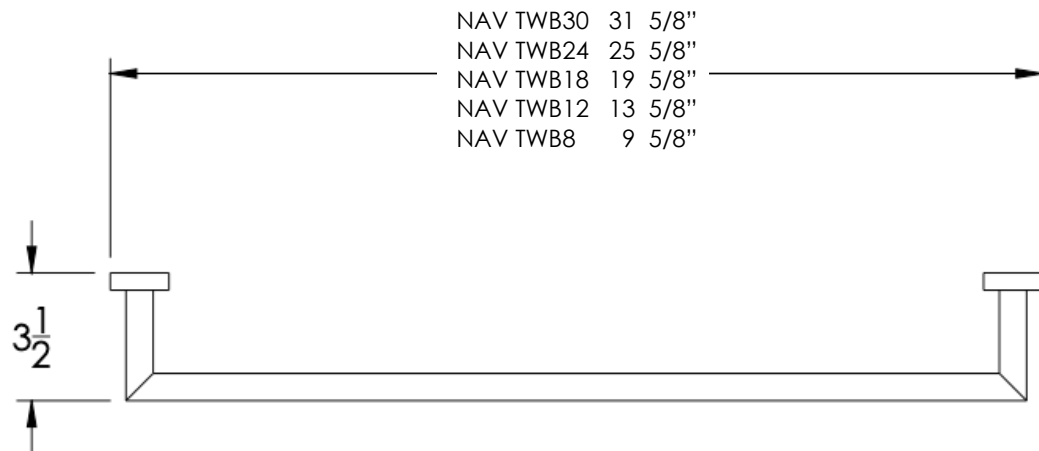

COLLECTION NAVIGATOR

TOWEL BAR

Model	Product	Finishes Available
NAV-TWB8	8" Towel Bar	Multiple finishes available. Over 23 finishes to choose from.
NAV-TWB12	12" Towel Bar	
NAV-TWB18	18" Towel Bar	
NAV-TWB24	24" Towel Bar	
NAV-TWB30	30" Towel Bar	

Dimensions in inches

FRONT

TOP

SIDE

NOTE: Dimensions subject to change without notice.