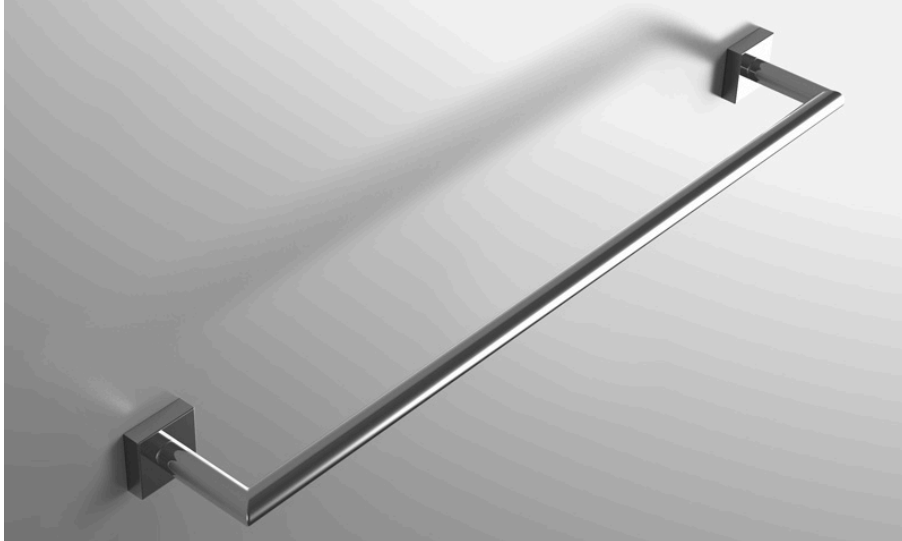

neelnox

LET
THERE
BE **DESIGN.**

FEATURES

- Premium 304 Grade Stainless Steel
- Solid Mount Construction
- Concealed Installation Hardware
- State of the art wall anchors included for installation on Dry wall or Tile

COLLECTION NAVIGATOR

TOWEL BAR

Model	Product	Finishes Available
NAV-TWB8	8" Towel Bar	Multiple finishes available. Over 23 finishes to choose from.
NAV-TWB12	12" Towel Bar	
NAV-TWB18	18" Towel Bar	
NAV-TWB24	24" Towel Bar	
NAV-TWB30	30" Towel Bar	